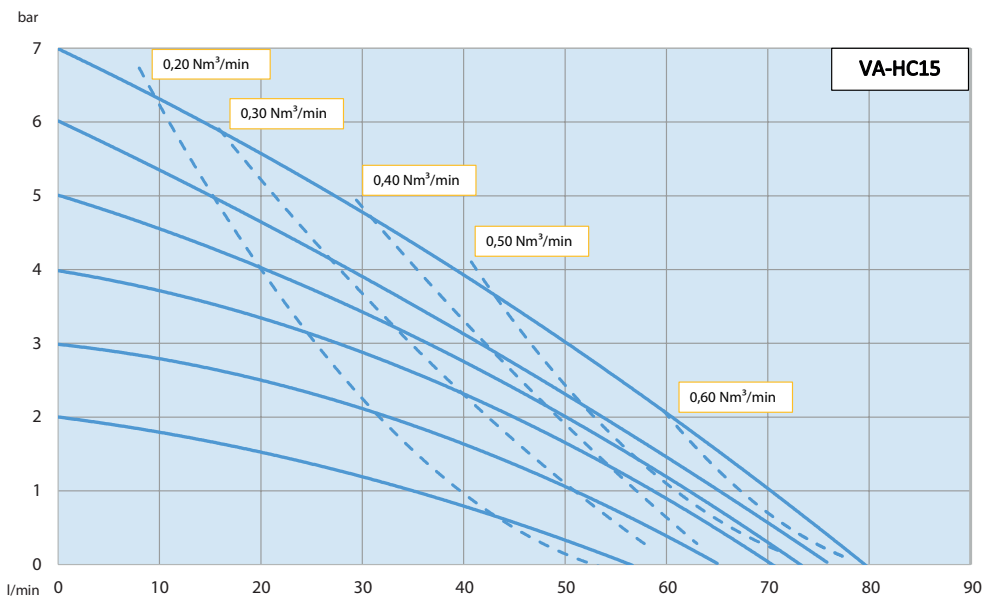

Dimensions in mm

VERDERAIR HC-PURE FD SERIES

VA-HCP15

Performance charts

HC-PURE15 FD

Air consumption

Find your local supplier at www.verderliquids.com

For construction, installation and floor mounting drawings please contact your local authorised Verderair® distributor.