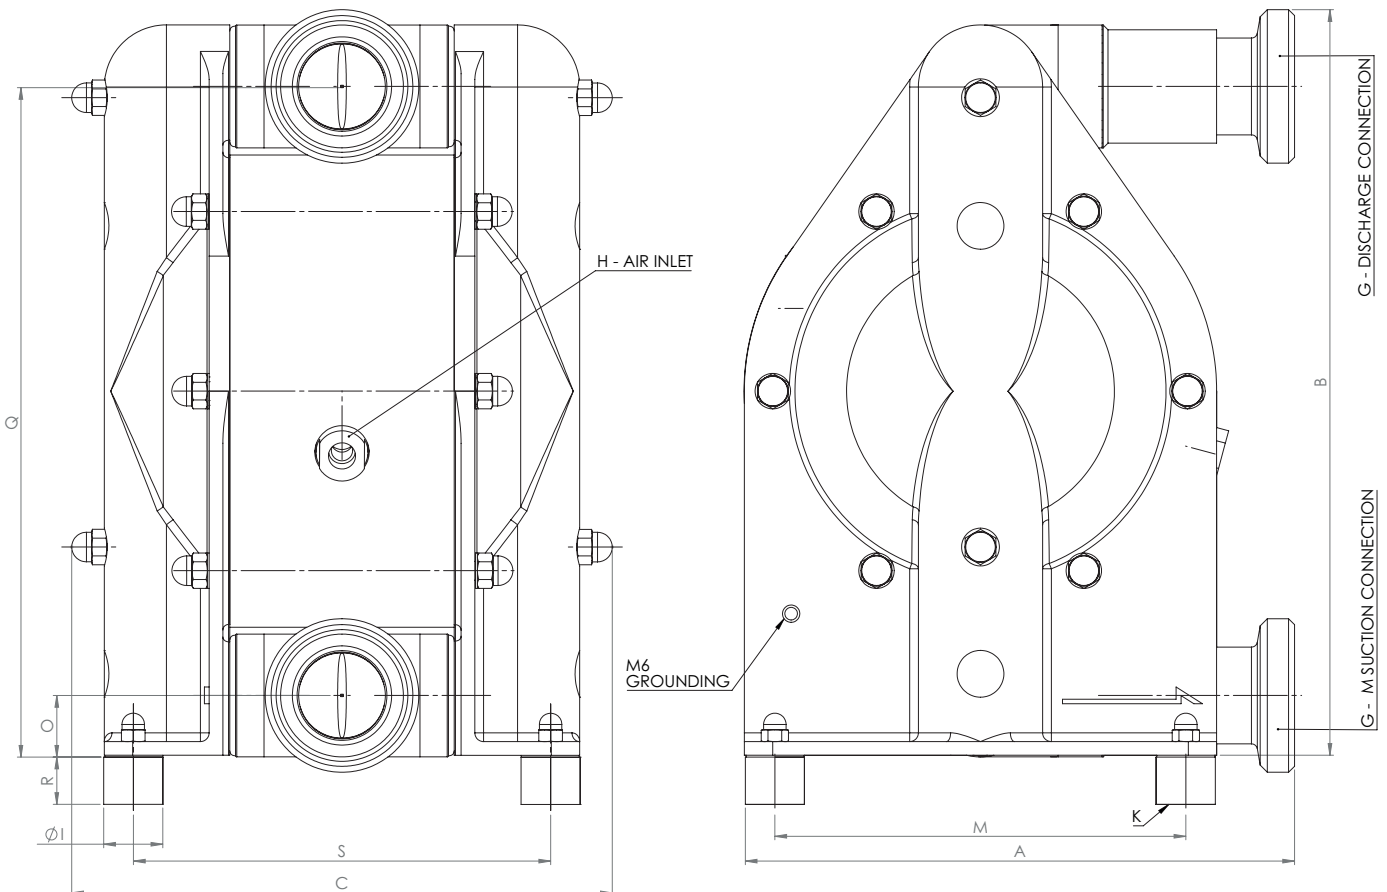

Dimensions

HC-PURE15 FD

TYPE	A	B	C	G	H	I	K	M	O	Q	R	S
HCP15 DIN	179	234	174	DN25	R¼	25	M6	125	19	208	20	127
HCP15 TC	171	232	174	25-40	R¼	25	M6	125	19	208	20	127

Dimensions in mm